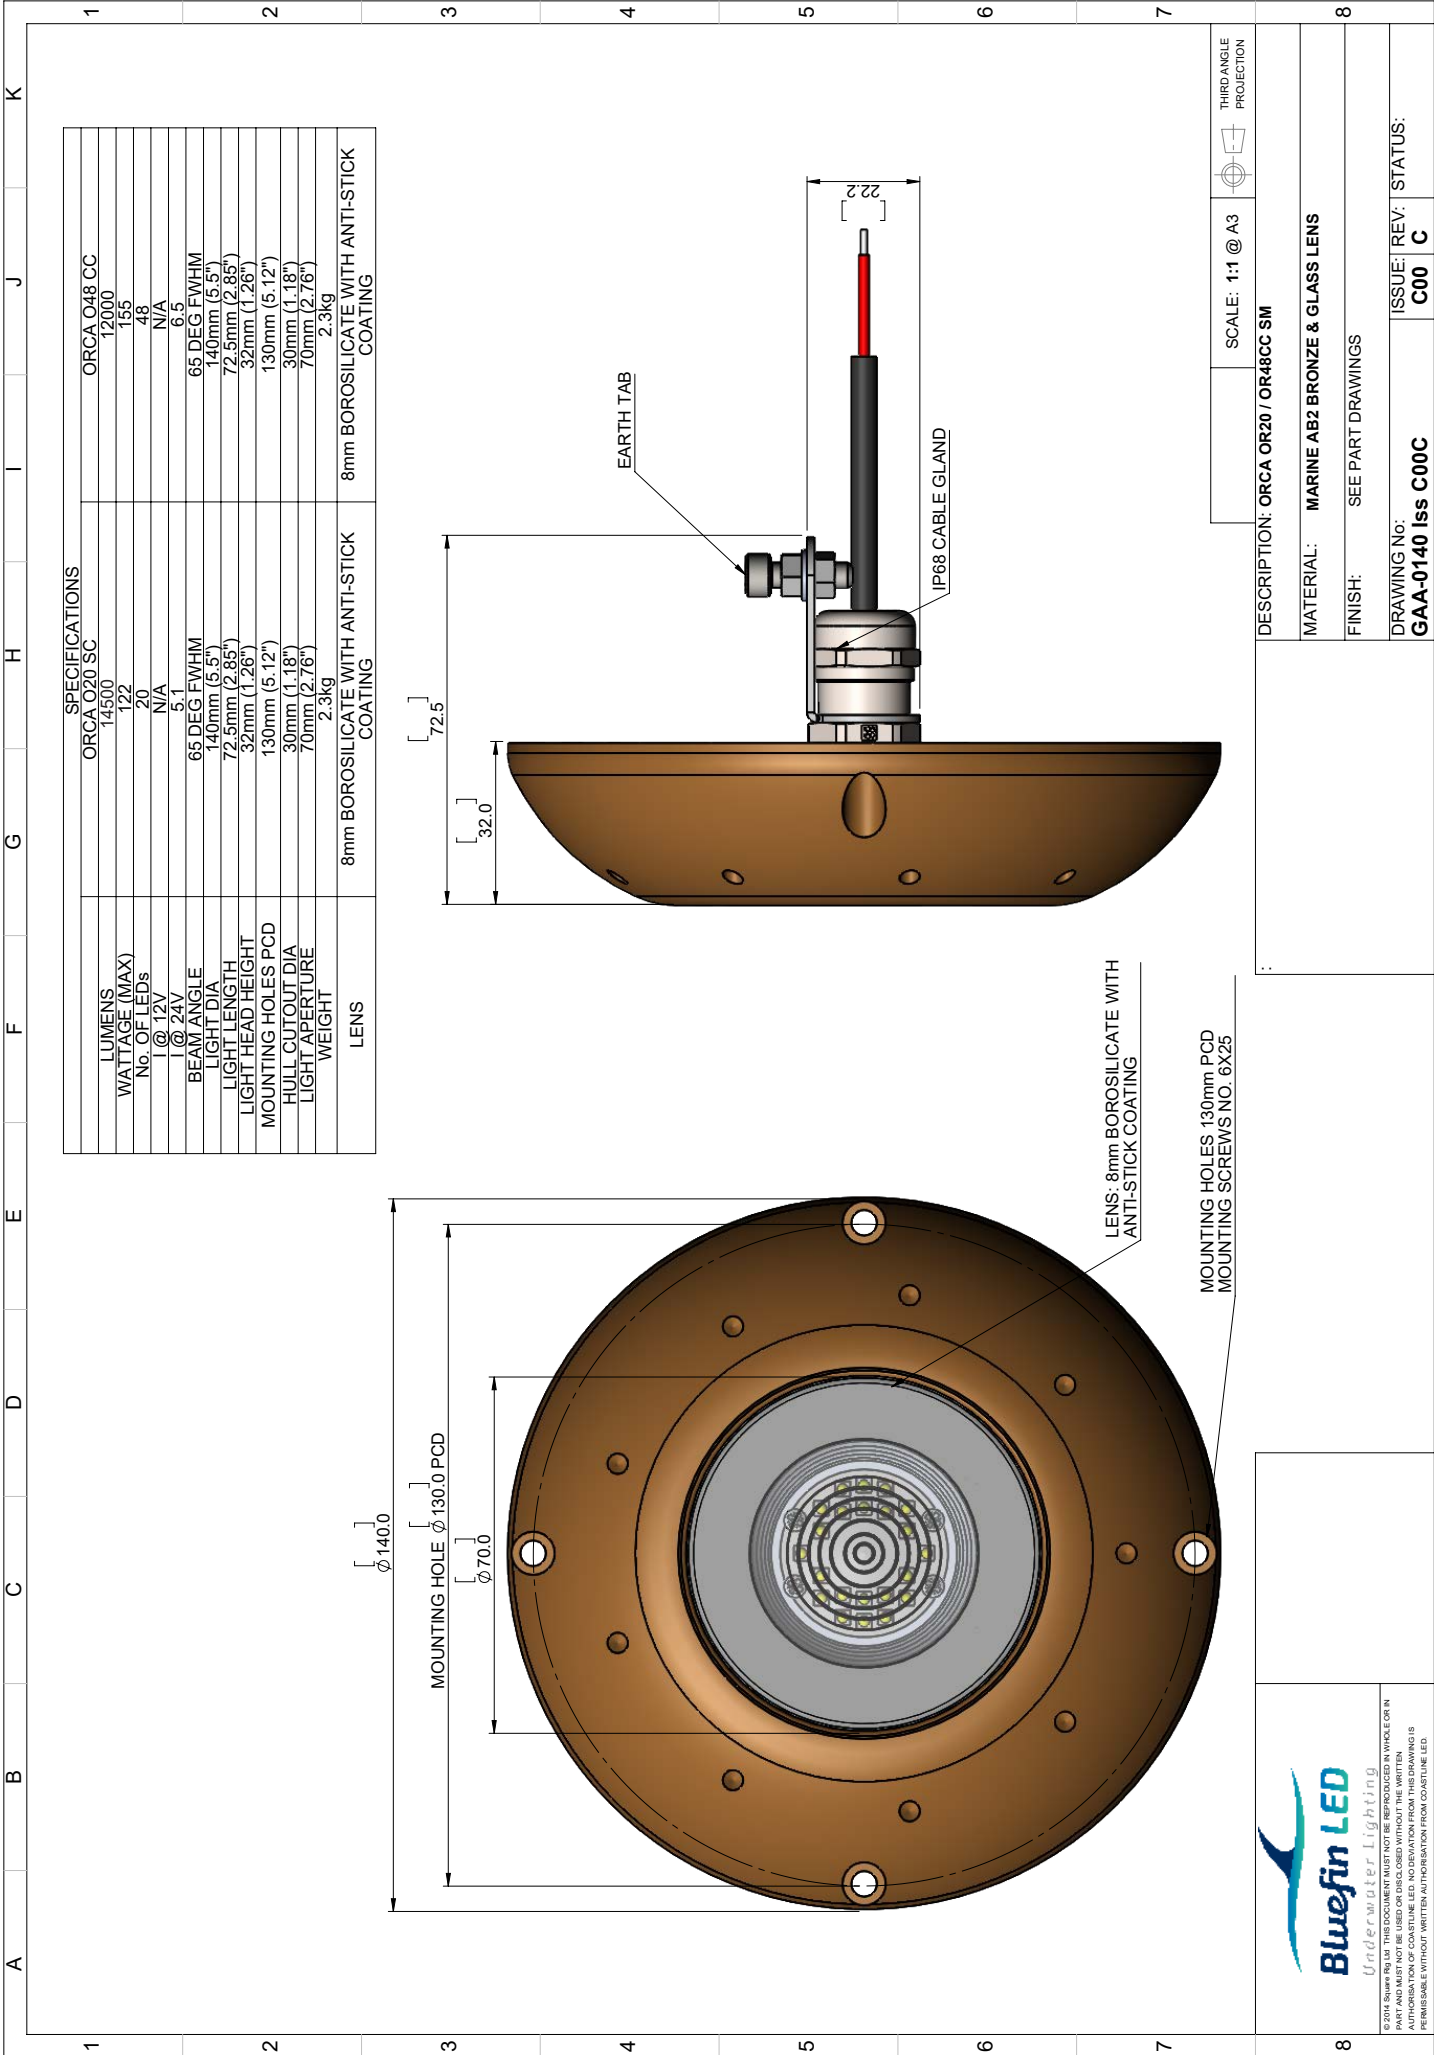

DESCRIPTION: ORCA OR20 / OR48CC SM

MATERIAL: MARINE AB2 BRONZE & GLASS LENS

FINISH: SEE PART DRAWINGS

DRAWING NO.: GAA-0140 Iss C00C

ISSUE/REV.: STATUS: C00 C